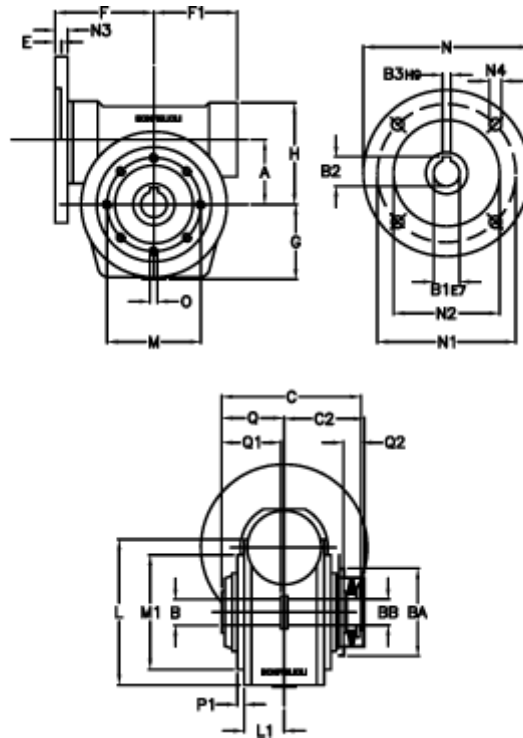

Article number: 390204410072216

Description: Worm Gear with Torque Limiter
VF 44-L1-P-100-P63B5

Measures

a = 44.60	C2 = 48	L1 = 35.0	O = M6x8
B = 18	Description = VF 44P-xx-63B5	m = 65	P1 = 2.0
B1 E7 = 11	E = 2.0	M1 = 50	Q = 32.0
B2 = 12.8	F = 65	N = 140	Q1 = 32
B3 H9 = 4	F1 = 54	N1 = 115	Q2 = 12
BA = 40	g = 51	N2 = 95	
BB H7 = 11	H = 71.0	N3 = 10.5	
C = 79	L = 80.0	N4 = 9,5	